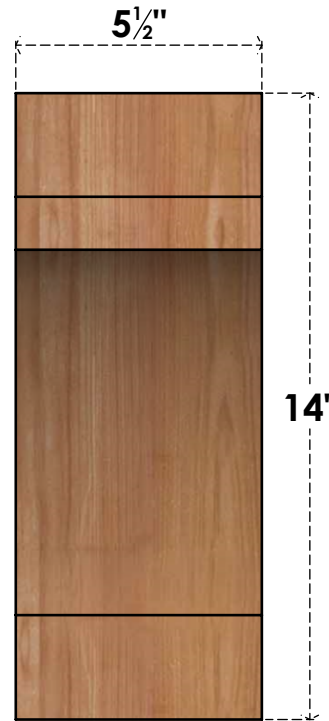

# BRC06X14X14MRC00SWR

5 1/2"W X 14"D X 14"H MERCED SMOOTH BRACE, WESTERN RED CEDAR

**SIDE**

**FRONT**

EKENA MILLWORK  
 2300 WEST MAIN ST.  
 CLARKSVILLE, TX 75426  
 TOLL FREE: 866-607-0453  
 WWW.EKENAMILLWORK.COM