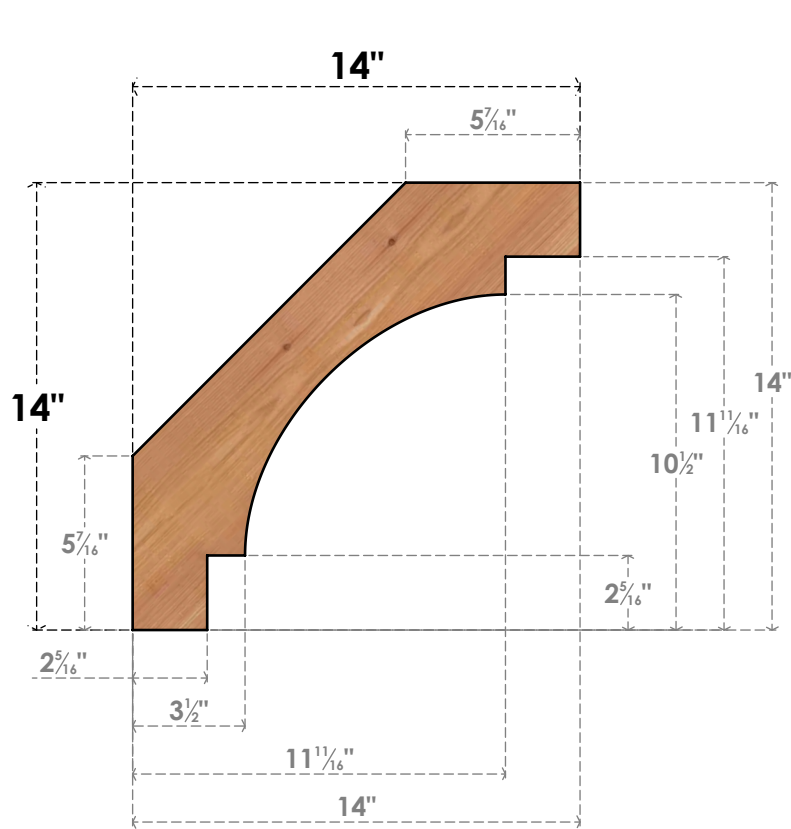

# BRC06X14X14MRC00SWR

5 1/2"W X 14"D X 14"H MERCED SMOOTH BRACE, WESTERN RED CEDAR

**SIDE**

**FRONT**

EKENA MILLWORK  
 2300 WEST MAIN ST.  
 CLARKSVILLE, TX 75426  
 TOLL FREE: 866-607-0453  
 WWW.EKENAMILLWORK.COM

### NOTES

1. INSTALLATION TO BE COMPLETED IN ACCORDANCE WITH MANUFACTURER'S SPECIFICATIONS.
2. DRAWING MAY NOT BE TO SCALE
3. THIS DRAWING IS INTENDED FOR DESIGN AND PLANNING PURPOSES ONLY.
4. ALL INFORMATION CONTAINED HEREIN WAS CURRENT AT THE TIME OF DEVELOPMENT BUT MUST BE REVIEWED AND APPROVED BY THE PRODUCT MANUFACTURER TO BE CONSIDERED ACCURATE.
5. PRODUCTS ARE NOT KILN DRIED. THIS ITEM IS UNIQUE AND WILL CONTAIN THE NATURAL VARIATIONS THAT THE WOOD SPECIES OFFERS. THIS MAY RESULT IN VARIATIONS UP TO 1/4"